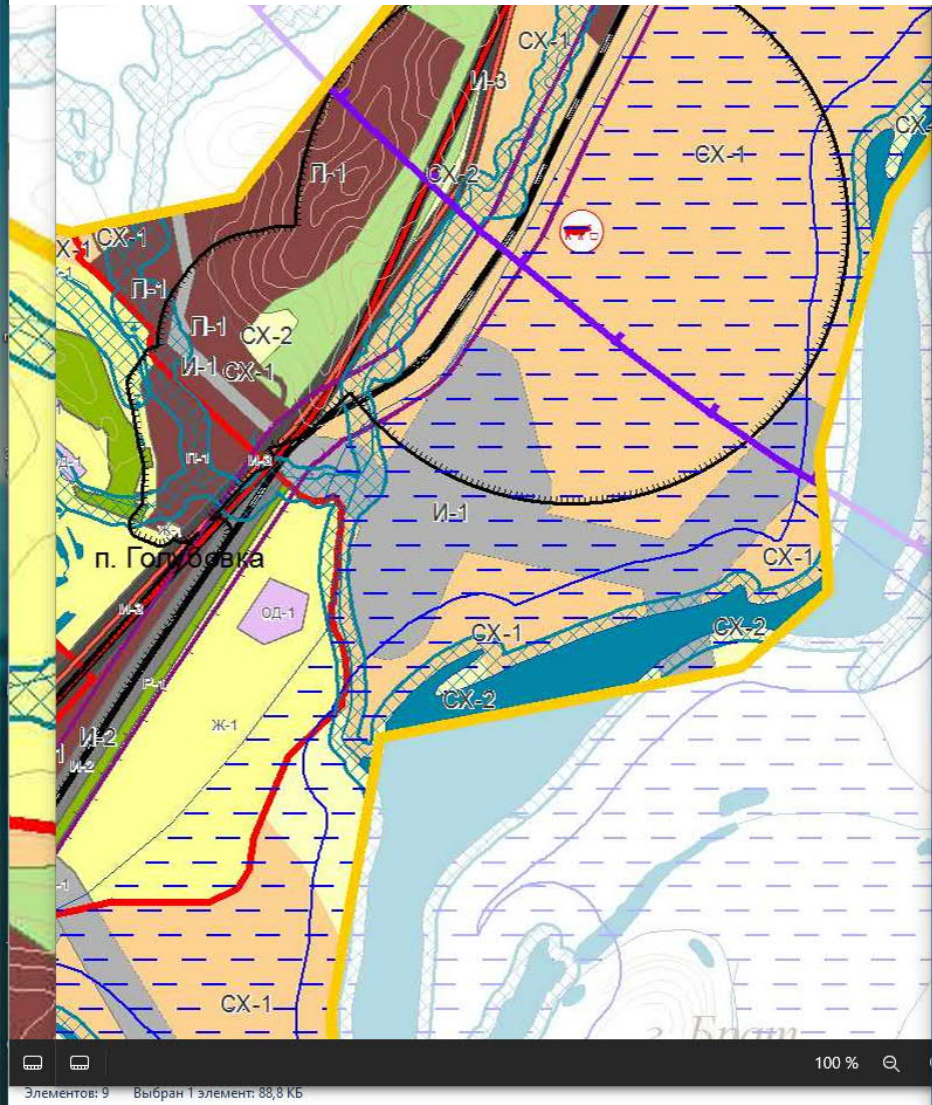

25:13:030303:126

DVMAP Нанести на карту Сохранить как... Пересчитать файл Пересчет координат

ПКК онлайн данные

ОКС	ЗУ	Тер.Зона	ЗОУИТ
Кадастровый номер: 25:13:030303:126			
Адрес: Приморский край, р-н. Партизанский, с. Голубовка, ул. Северная			
Дата применения КС: 01.01.2023			
Площадь: 18000			
Кадастровая стоимость: 31680			
Категория земель: Земли сельскохозяйственного назначения			
Дата утверждения КС: -			
Дата внесения сведений КС: 10.01.2023			
Дата определения КС: 01.01.2022			
Форма права: Частная собственность			
Кад. квартал: 25:13:030303			
Разрешенное использование: Для ведения крестьянского хозяйства			

Масштаб ≈ 1: 13 168 WGS-84 В = 42.90649409; L = 133.03340435

12:37 08.08.2024